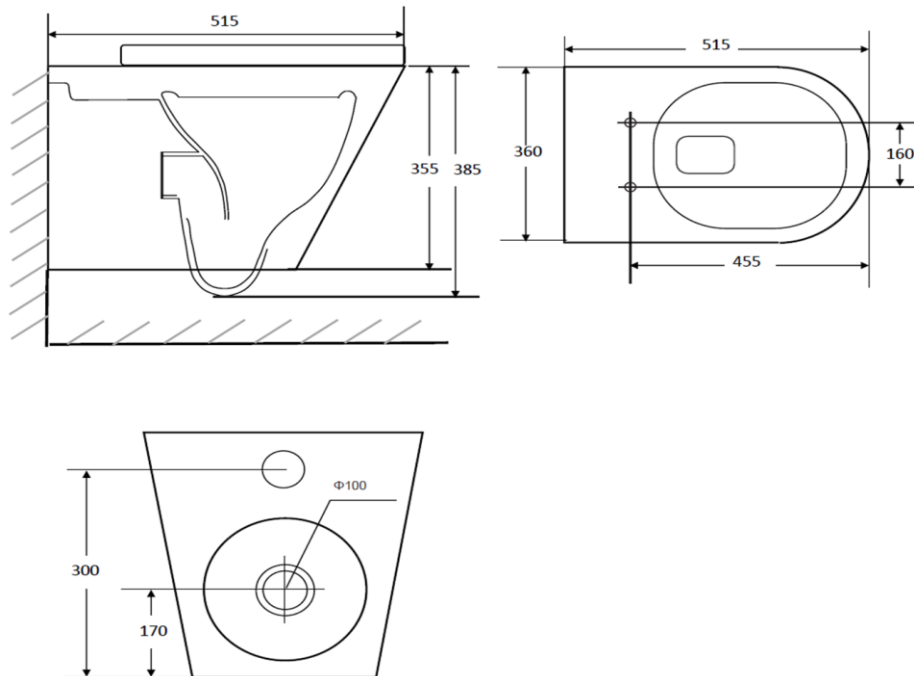

Boston Wall Hung Pan

WDBO300WH

Boston Wall Hung Pan Gloss White

The Boston back to wall comfort height toilet suite featuring:
 Gloss white finish
 Pan height of 455mm + seat 645(D) x 370(W) x 850(H)mm
 Soft close seat with a quick release white stainless steel hinge,
 and supplied with white flush button
 Rimless flushing design increases the flush velocity and clearing
 capability
 Steep sided unobstructed bowl
 P trap with an adjustable S trap waste adaptor